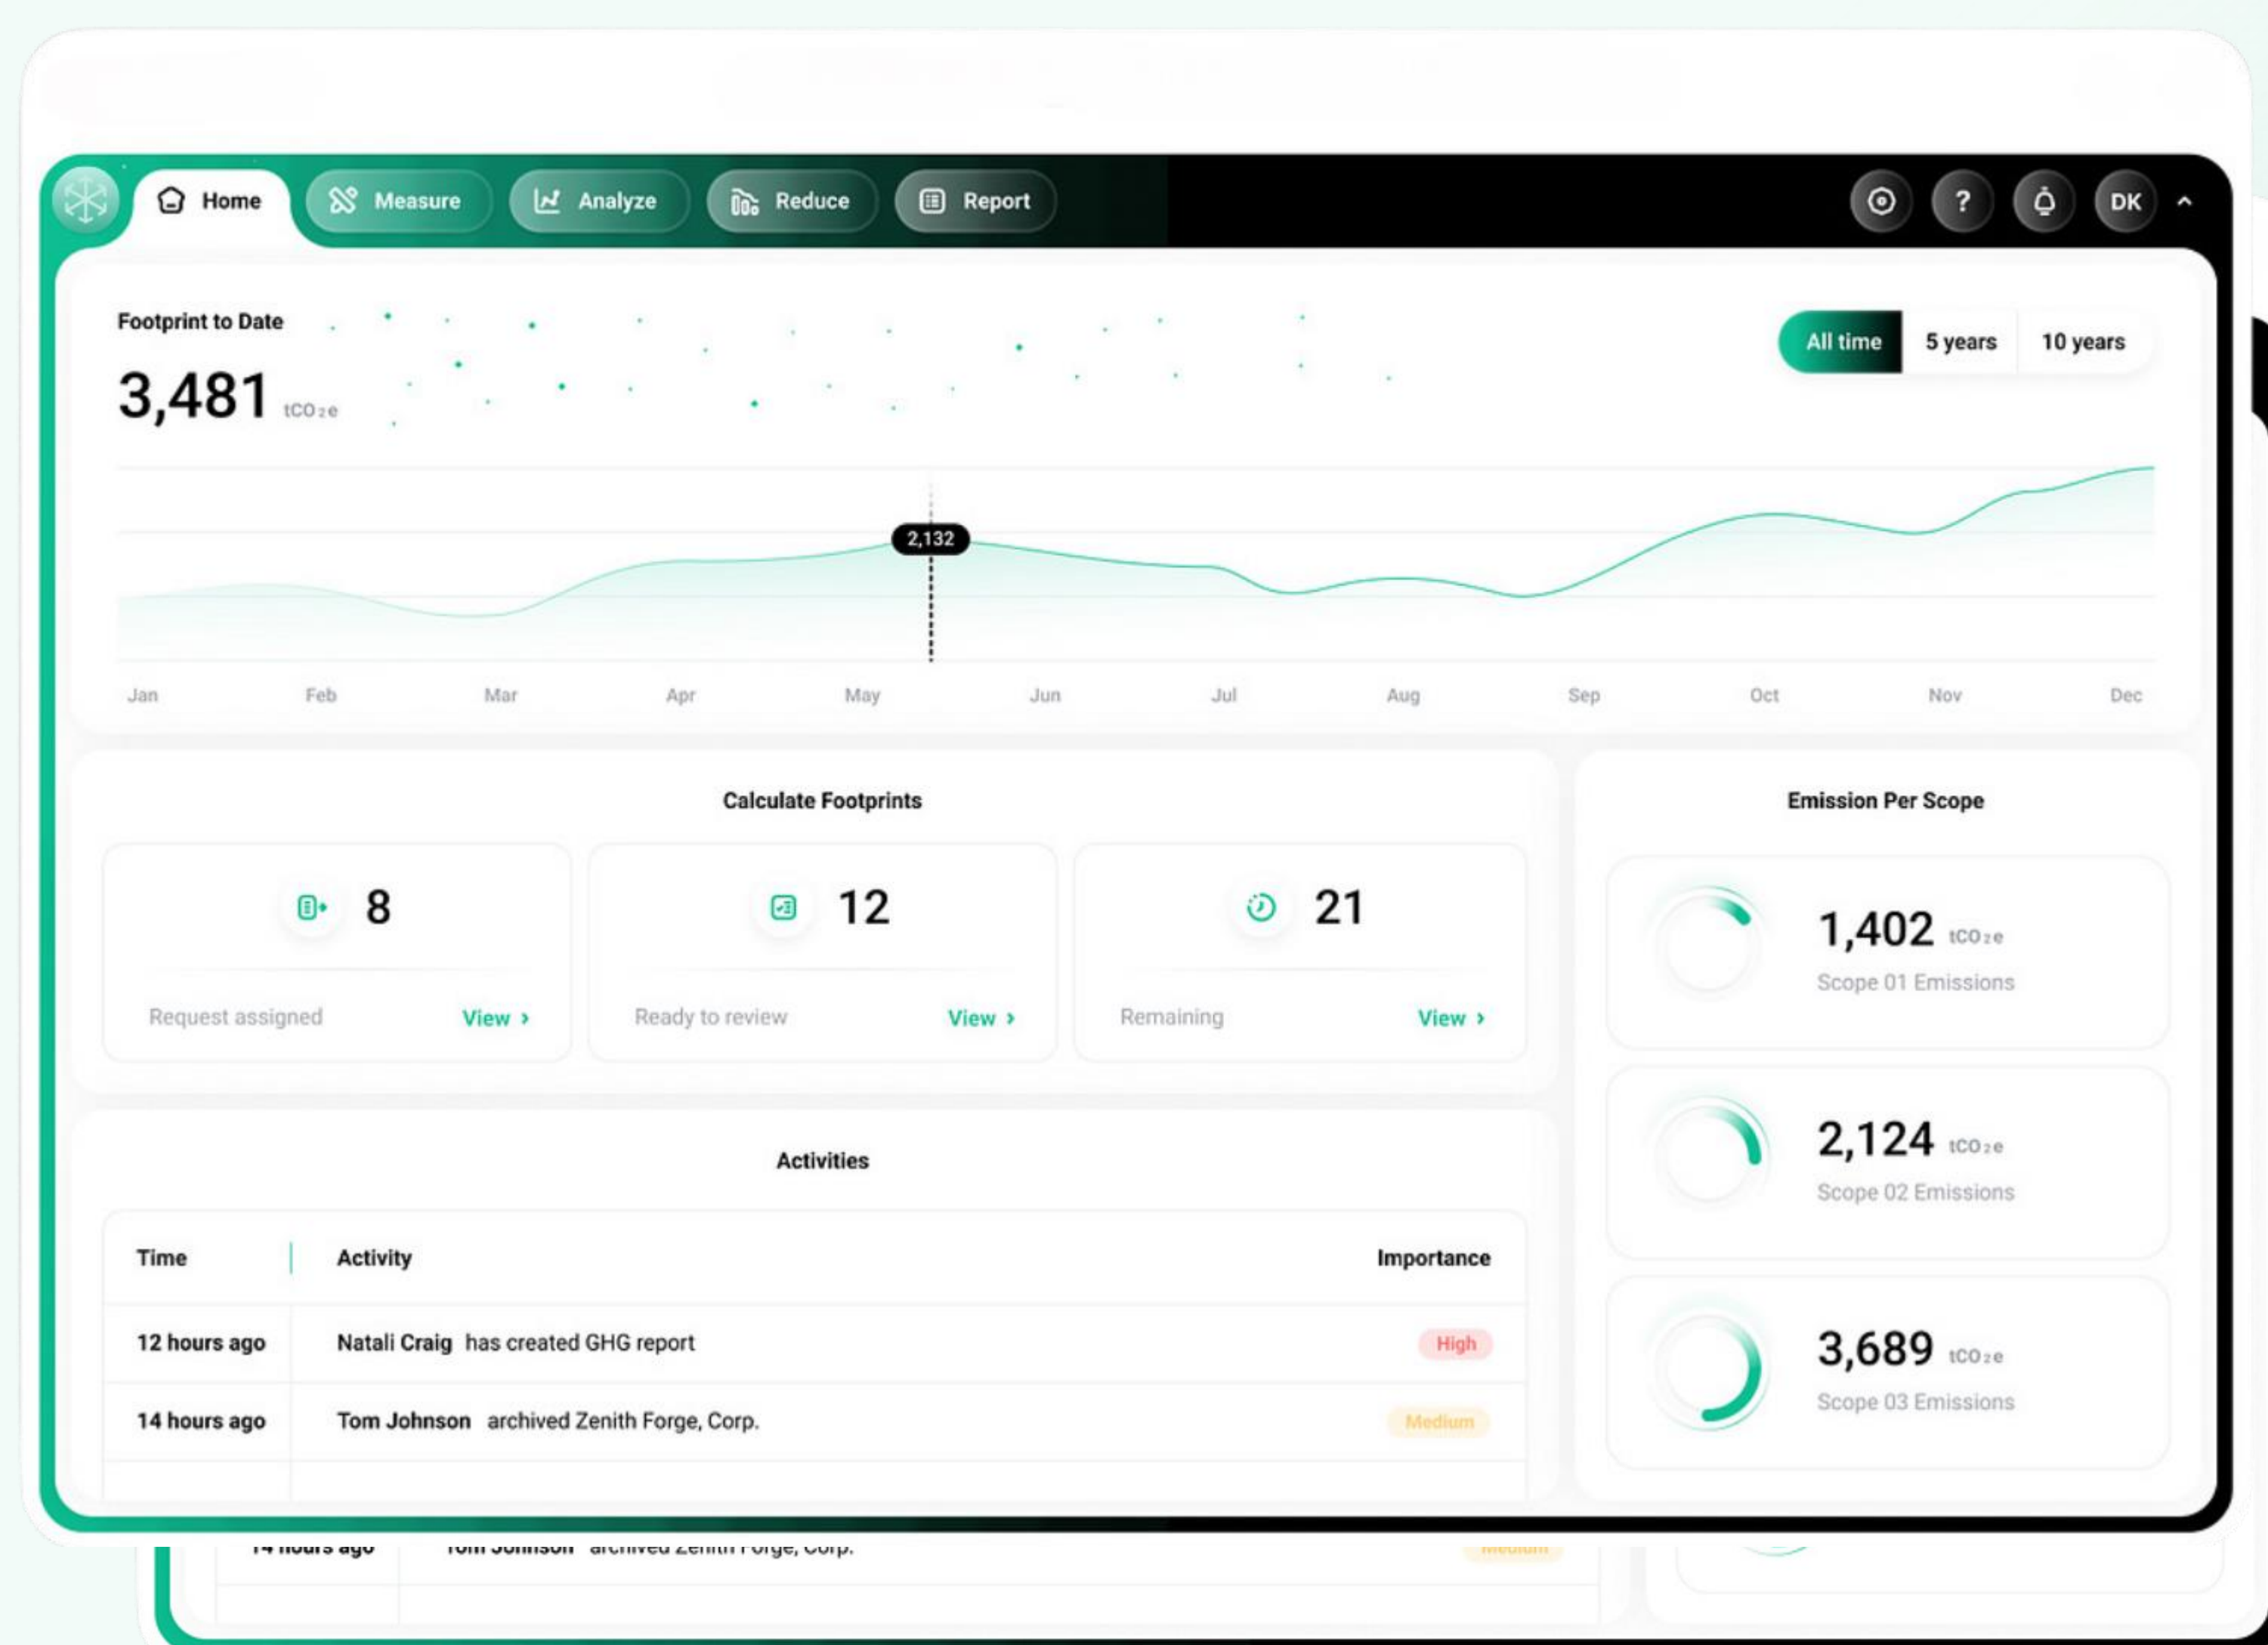

GREEN PORT

Emission Dashboard

**Monitor
and reduce
port emission
with our platform**

**Focusing on
CO₂, CO, NO,
SO, SO₂, PM,
NMVOC**

Real-time emission
data analysis

Source independent
automated raw data
collection

Zero CAPEX for the ports

4 in 1 – coordination,
visualization, statistic -
reports and forecasts

Decision-making
scenarios

For inland and
maritime ports