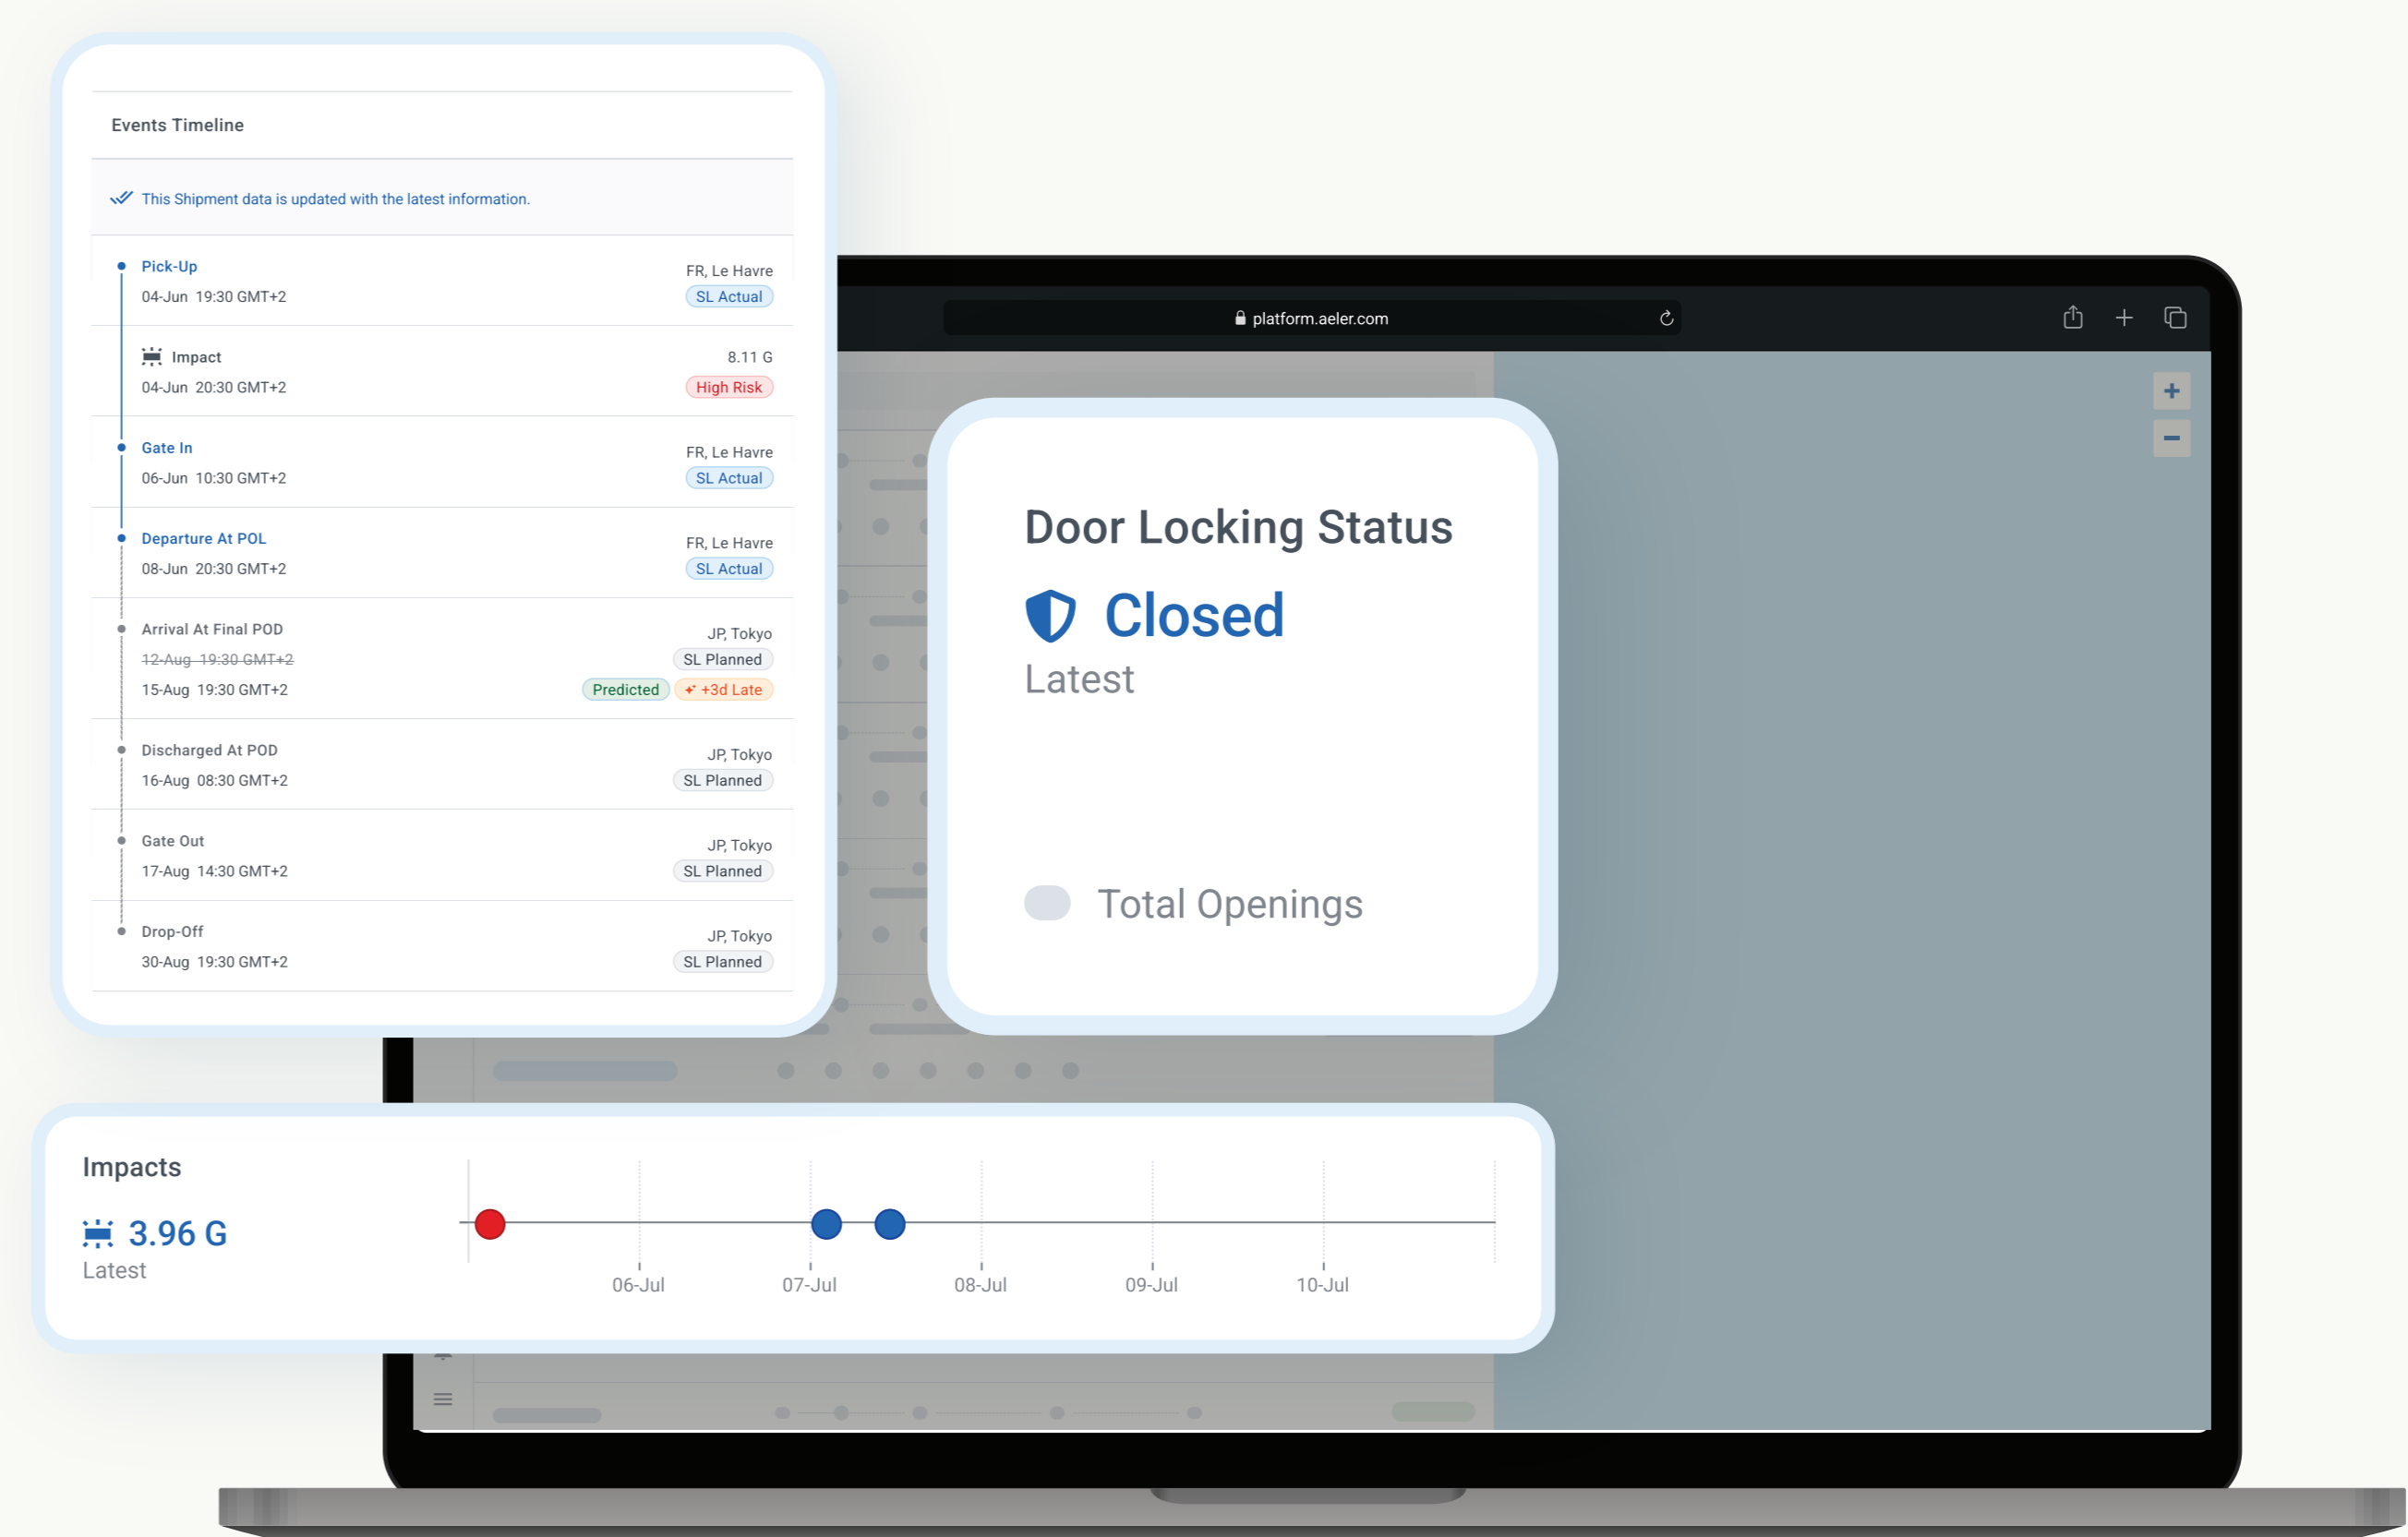

# The smart container for modern logistics

**Stronger**  
increase payload,  
reduce cost

**Better cargo protection**  
preserve quality,  
eliminate waste

**End-to-end visibility**  
higher security and better  
informed decisions

Setting a new standard  
for container performance

Learn more