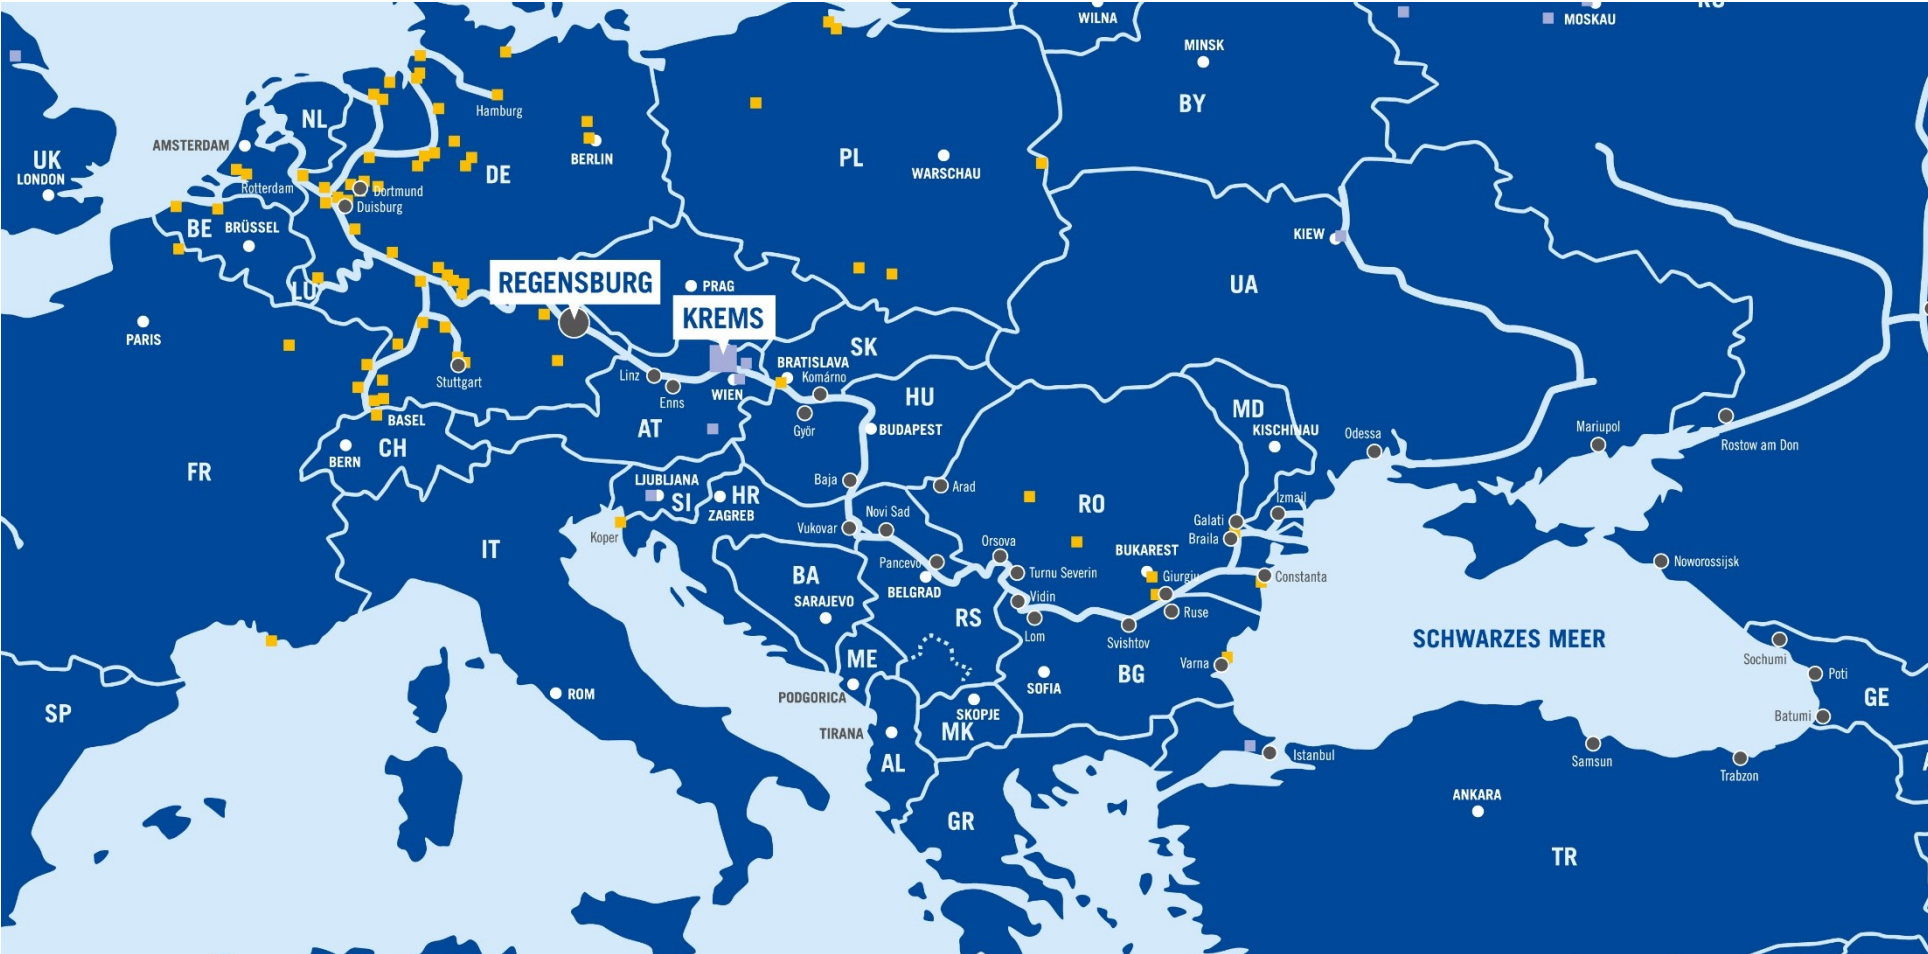

OUR DANUBE LOCATIONS

	Regensburg	Krems
Total area	70,000sqm	350,000sqm
Covered warehouse	17,000sqm	35,000sqm
Crane capacity	max 63to	max 50to
Forklift capacity	max 40to	max 14to
Specialized bulk storage	-	23,000cbm
Rail track lenght for block trains	✓	✓
ReBulking	✓	✓
Indoor crane	✓ max 23to	✓ max 10to
Container handling	✓	✓
Customs clearance	✓	✓
Repair shop & own staff		✓
Employees	15	40
Certificates	ISO9001, 45001, GMP+	ISO9001, 50001, GMP+